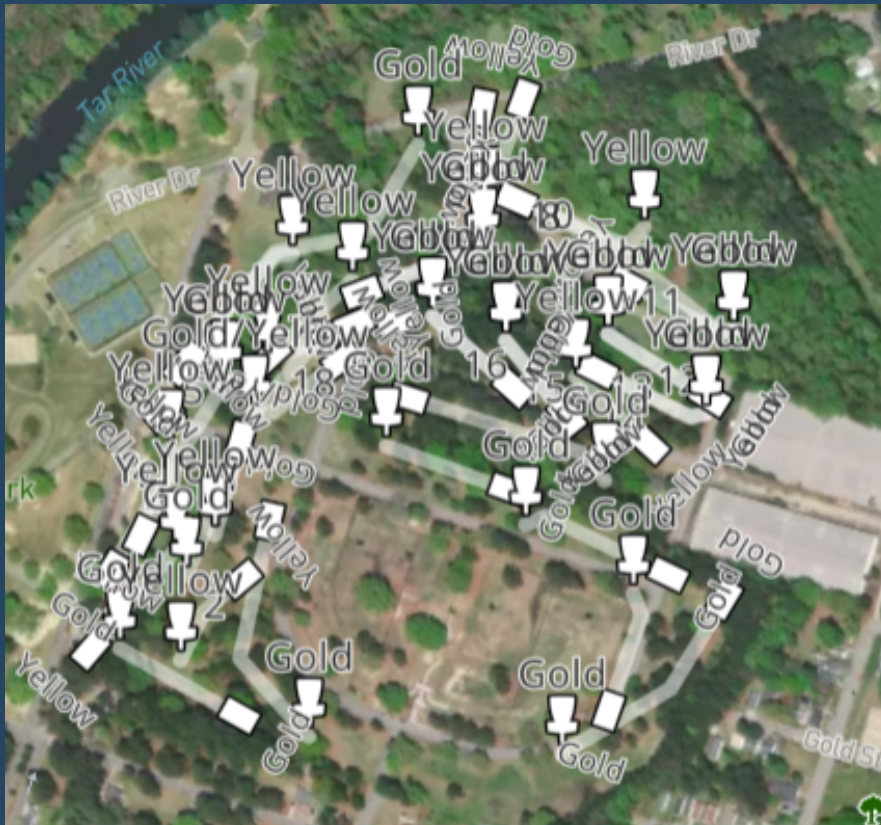

4TH COURSE

Sunset Park Disc Golf Course

Address: 1550 River Drive, Rocky Mount, NC 27804

Rating: 4.2/5 (722 reviews)

Difficulty: Beginner Layout 6/10 | Pro Layout 7/10

Time to Play: ~2.5 Hours

Distance Walked: ~3 Miles

Basket of Note: Hole 6

The Area's Favorite Disc Golf Destination

Since its debut in 2006, Sunset Park DGC has become the area's most popular disc golf course. This well-maintained, mostly open park-style course features beginner and pro layouts, with hole distances ranging from 200 to 800 feet. Whether you're a novice or a seasoned player, you'll enjoy a variety of shots and challenges.

Located in a park, the course benefits from excellent upkeep. During warmer months, you can extend your visit by enjoying the Splash Park, taking a ride on the miniature train, or experiencing the century-old carousel—a perfect way to cap off a day of disc golf!