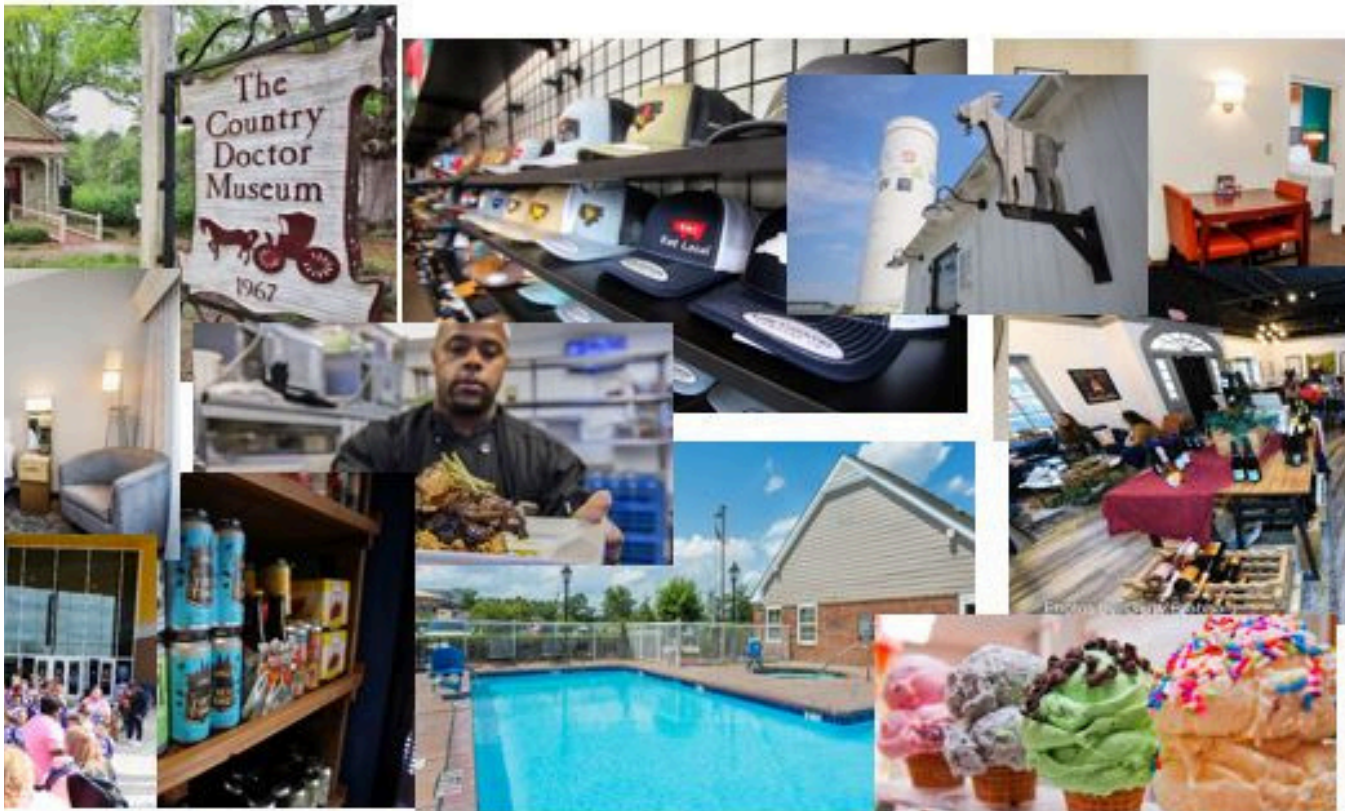

Shop & Dine in Nash County

Explore the unique charm of Nash County's towns:

- **Rocky Mount** offers vibrant shopping, cozy cafes, and diverse dining options.
- **Nashville** features unique shops, boutiques, and welcoming local restaurants.
- **Bailey** is home to the fascinating Country Doctor Museum, showcasing medical history, and Leaning Tree, offering local treasures and rustic charm.
- **Spring Hope** invites you to visit Michael's Showside Grill for delicious meals and explore unique antique stores.
- **Dortches** boasts the iconic Smith's Red & White Grocery Store, a beloved local spot, and its in-house restaurant for hearty Southern cooking.
- **Red Oak** provides a peaceful retreat with inviting eateries and charming shops that embody small-town hospitality.

Plan Your Adventure

From bustling streets to tranquil countryside, Nash County offers something for everyone. Discover historical landmarks, savor local flavors, and explore the heart of these welcoming communities to make your trip unforgettable.