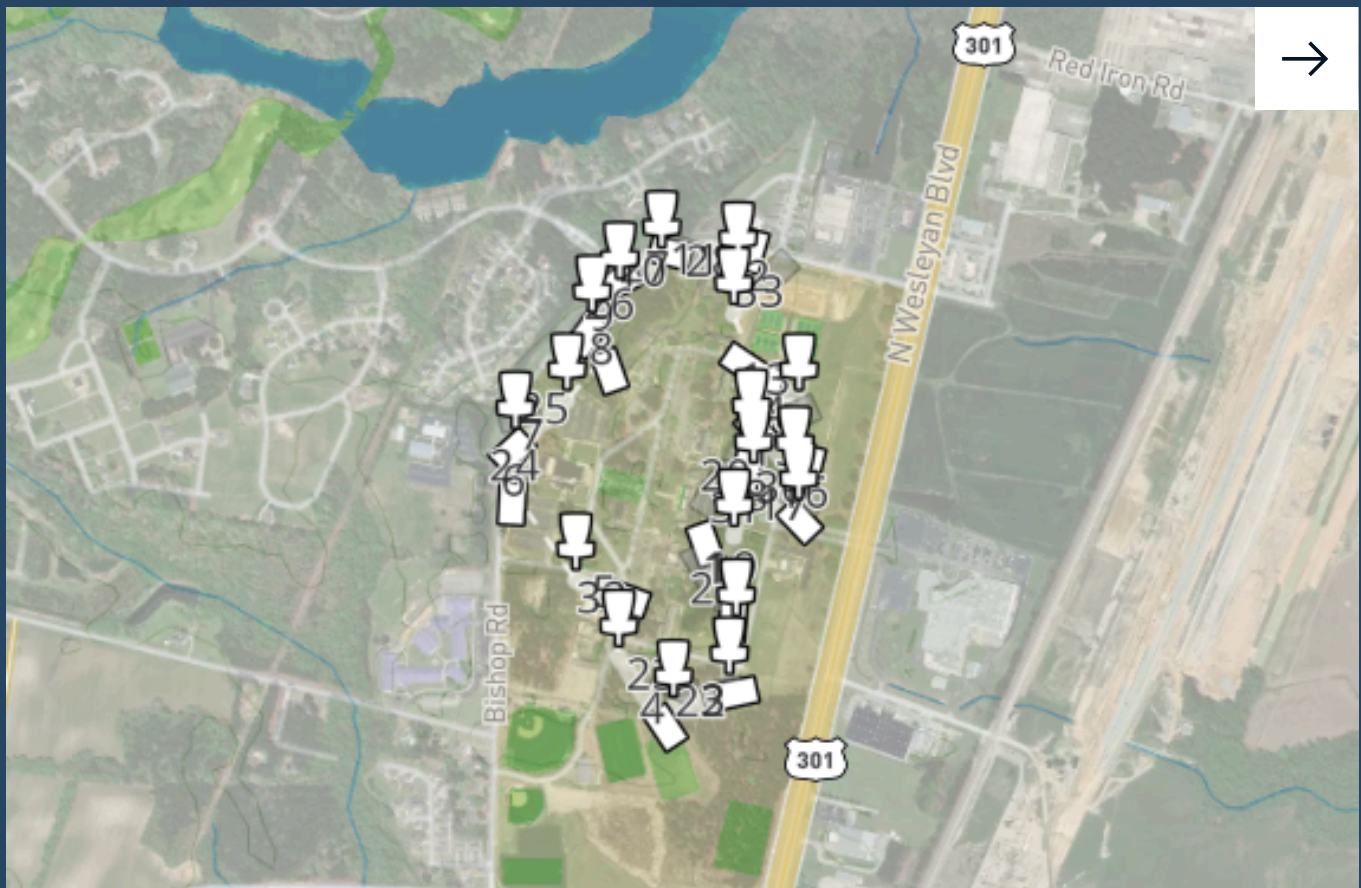

The University has a campus store that includes snacks, school gear and authorized Discmania merchandise.

Course 1

NC WESLEYAN UNIVERSITY

Hole	Par	Distance
1	4	460ft.
2	3	310ft.
3	3	320ft.
4	4	445ft.
5	3	255ft.
6	3	320ft.
7	3	375ft.
8	3	235ft.
9	3	260ft.
10	3	215ft.
11	3	345ft.
12	3	325ft.
13	3	325ft.
14	3	240ft.
15	3	270ft.
16	3	185ft.
17	3	330ft.
18	3	335ft.